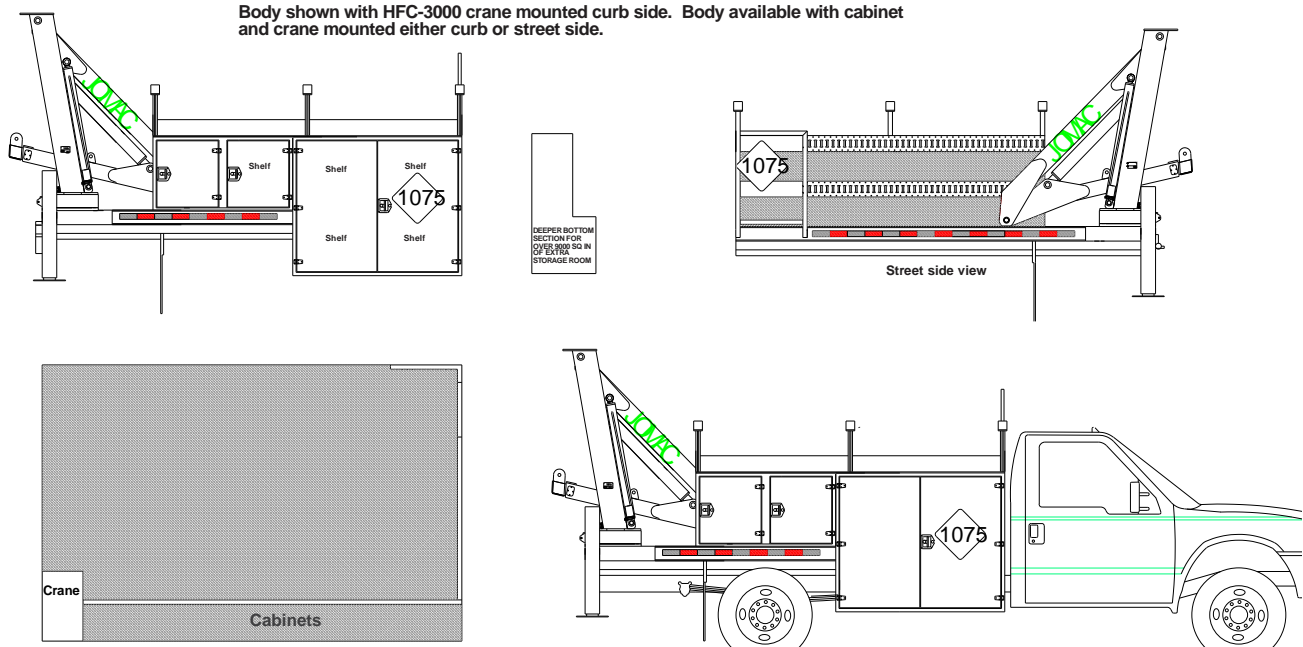

LP SERVICE TRUCK – ALUMINUM BODY

**5004
SERIES**

TECHNICAL SPECIFICATIONS

SPECIFICATIONS

THE 5004 STANDARD BODY IS DESIGNED TO BE USED IN CONJUNCTION WITH A HFC3000 SERIES CRANE

BODY WIDTH	94"	
SIDE HEIGHT	56 1/2"	
CABINET DEPTH	TOP 14" & UNDERDECK 22"	
CARGO DECK WIDTH	80 3/8"	
STANDARD CABINET STORAGE CAPACITY	39 CU FT	
CAB TO AXLE REQUIRED	84"	
CABINET DIMENSIONS	WIDTH	HEIGHT
CURB SIDE 1ST	58"	48"
CURB SIDE 2ND	60"	25 1/2"
CURB SIDE HORIZONTAL	NA	
CURB SIDE REAR	NA	
STREET SIDE 1ST	NA	
STREET SIDE 2ND	NA	
STREET SIDE HORIZONTAL	NA	