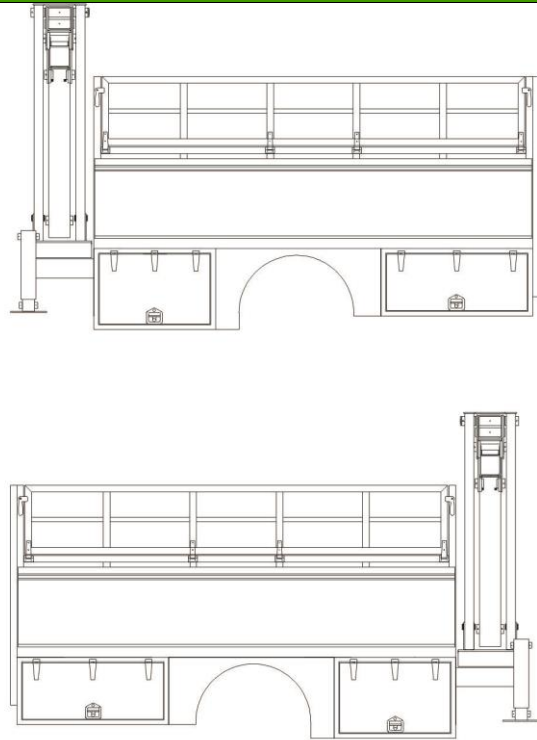

TIRE SERVICE TRUCK – 11 FT ALUMINUM OTR

**6002
SERIES**

TECHNICAL SPECIFICATIONS

SPECIFICATIONS

BODY WIDTH	96"	
SIDE HEIGHT	75"	
SIDE DEPTH	22"	
CARGO DECK WIDTH	92"	
SIDE RAIL HEIGHT	46"	
CABINET STORAGE CAPACITY	43 CUBIC FEET	
CARGO HAULING CAPACITY	317 CUBIC FEET	
REQUIRED CHASSIS CAB TO AXLE	84"	
CABINET DIMENSIONS	WIDTH	HEIGHT
CURB SIDE 1 ST	36"	24"
CURB SIDE 2 ND	NA	NA
CURB SIDE HORIZONTAL	NA	NA
CURB SIDE REAR	45"	20"
STREET SIDE 1 ST	36"	24"
STREET SIDE 2 ND	NA	NA
STREET SIDE HORIZONTAL	NA	NA
STREET SIDE REAR	45"	20"