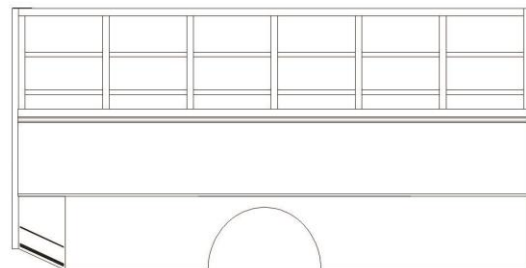

TIRE SERVICE TRUCK – 13 FT ALUMINUM FLEET

**6003
SERIES**

TECHNICAL SPECIFICATIONS

SPECIFICATIONS

BODY WIDTH	96"	
SIDE HEIGHT	71"	
SIDE DEPTH	NA	
CARGO DECK WIDTH	92"	
SIDE RAIL HEIGHT	46"	
CABINET STORAGE CAPACITY	NA	
CARGO HAULING CAPACITY	376 CUBIC FEET	
REQUIRED CHASSIS CAB TO AXLE	84"	
CABINET DIMENSIONS	WIDTH	HEIGHT
CURB SIDE 1 ST	NA	NA
CURB SIDE 2 ND	NA	NA
CURB SIDE HORIZONTAL	NA	NA
CURB SIDE REAR	NA	NA
STREET SIDE 1 ST	NA	NA
STREET SIDE 2 ND	NA	NA
STREET SIDE HORIZONTAL	NA	NA
STREET SIDE REAR	NA	NA