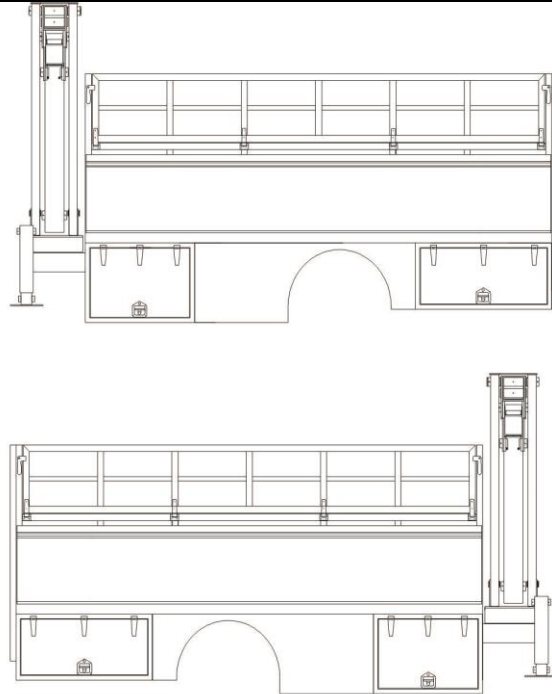

TIRE SERVICE TRUCK – 13 FT ALUMINUM OTR

**6005
SERIES**

TECHNICAL SPECIFICATIONS

SPECIFICATIONS

BODY WIDTH	96"	
SIDE HEIGHT	71"	
SIDE DEPTH	22"	
CARGO DECK WIDTH	92"	
SIDE RAIL HEIGHT	46"	
CABINET STORAGE CAPACITY	40 CUBIC FEET	
CARGO HAULING CAPACITY	229 CUBIC FEET	
REQUIRED CHASSIS CAB TO AXLE	108"	
CABINET DIMENSIONS	WIDTH	HEIGHT
CURB SIDE 1 ST	36"	24"
CURB SIDE 2 ND	NA	NA
CURB SIDE HORIZONTAL	NA	NA
CURB SIDE REAR	45"	19"
STREET SIDE 1 ST	36"	24"
STREET SIDE 2 ND	NA	NA
STREET SIDE HORIZONTAL	NA	NA
STREET SIDE REAR	45"	19"